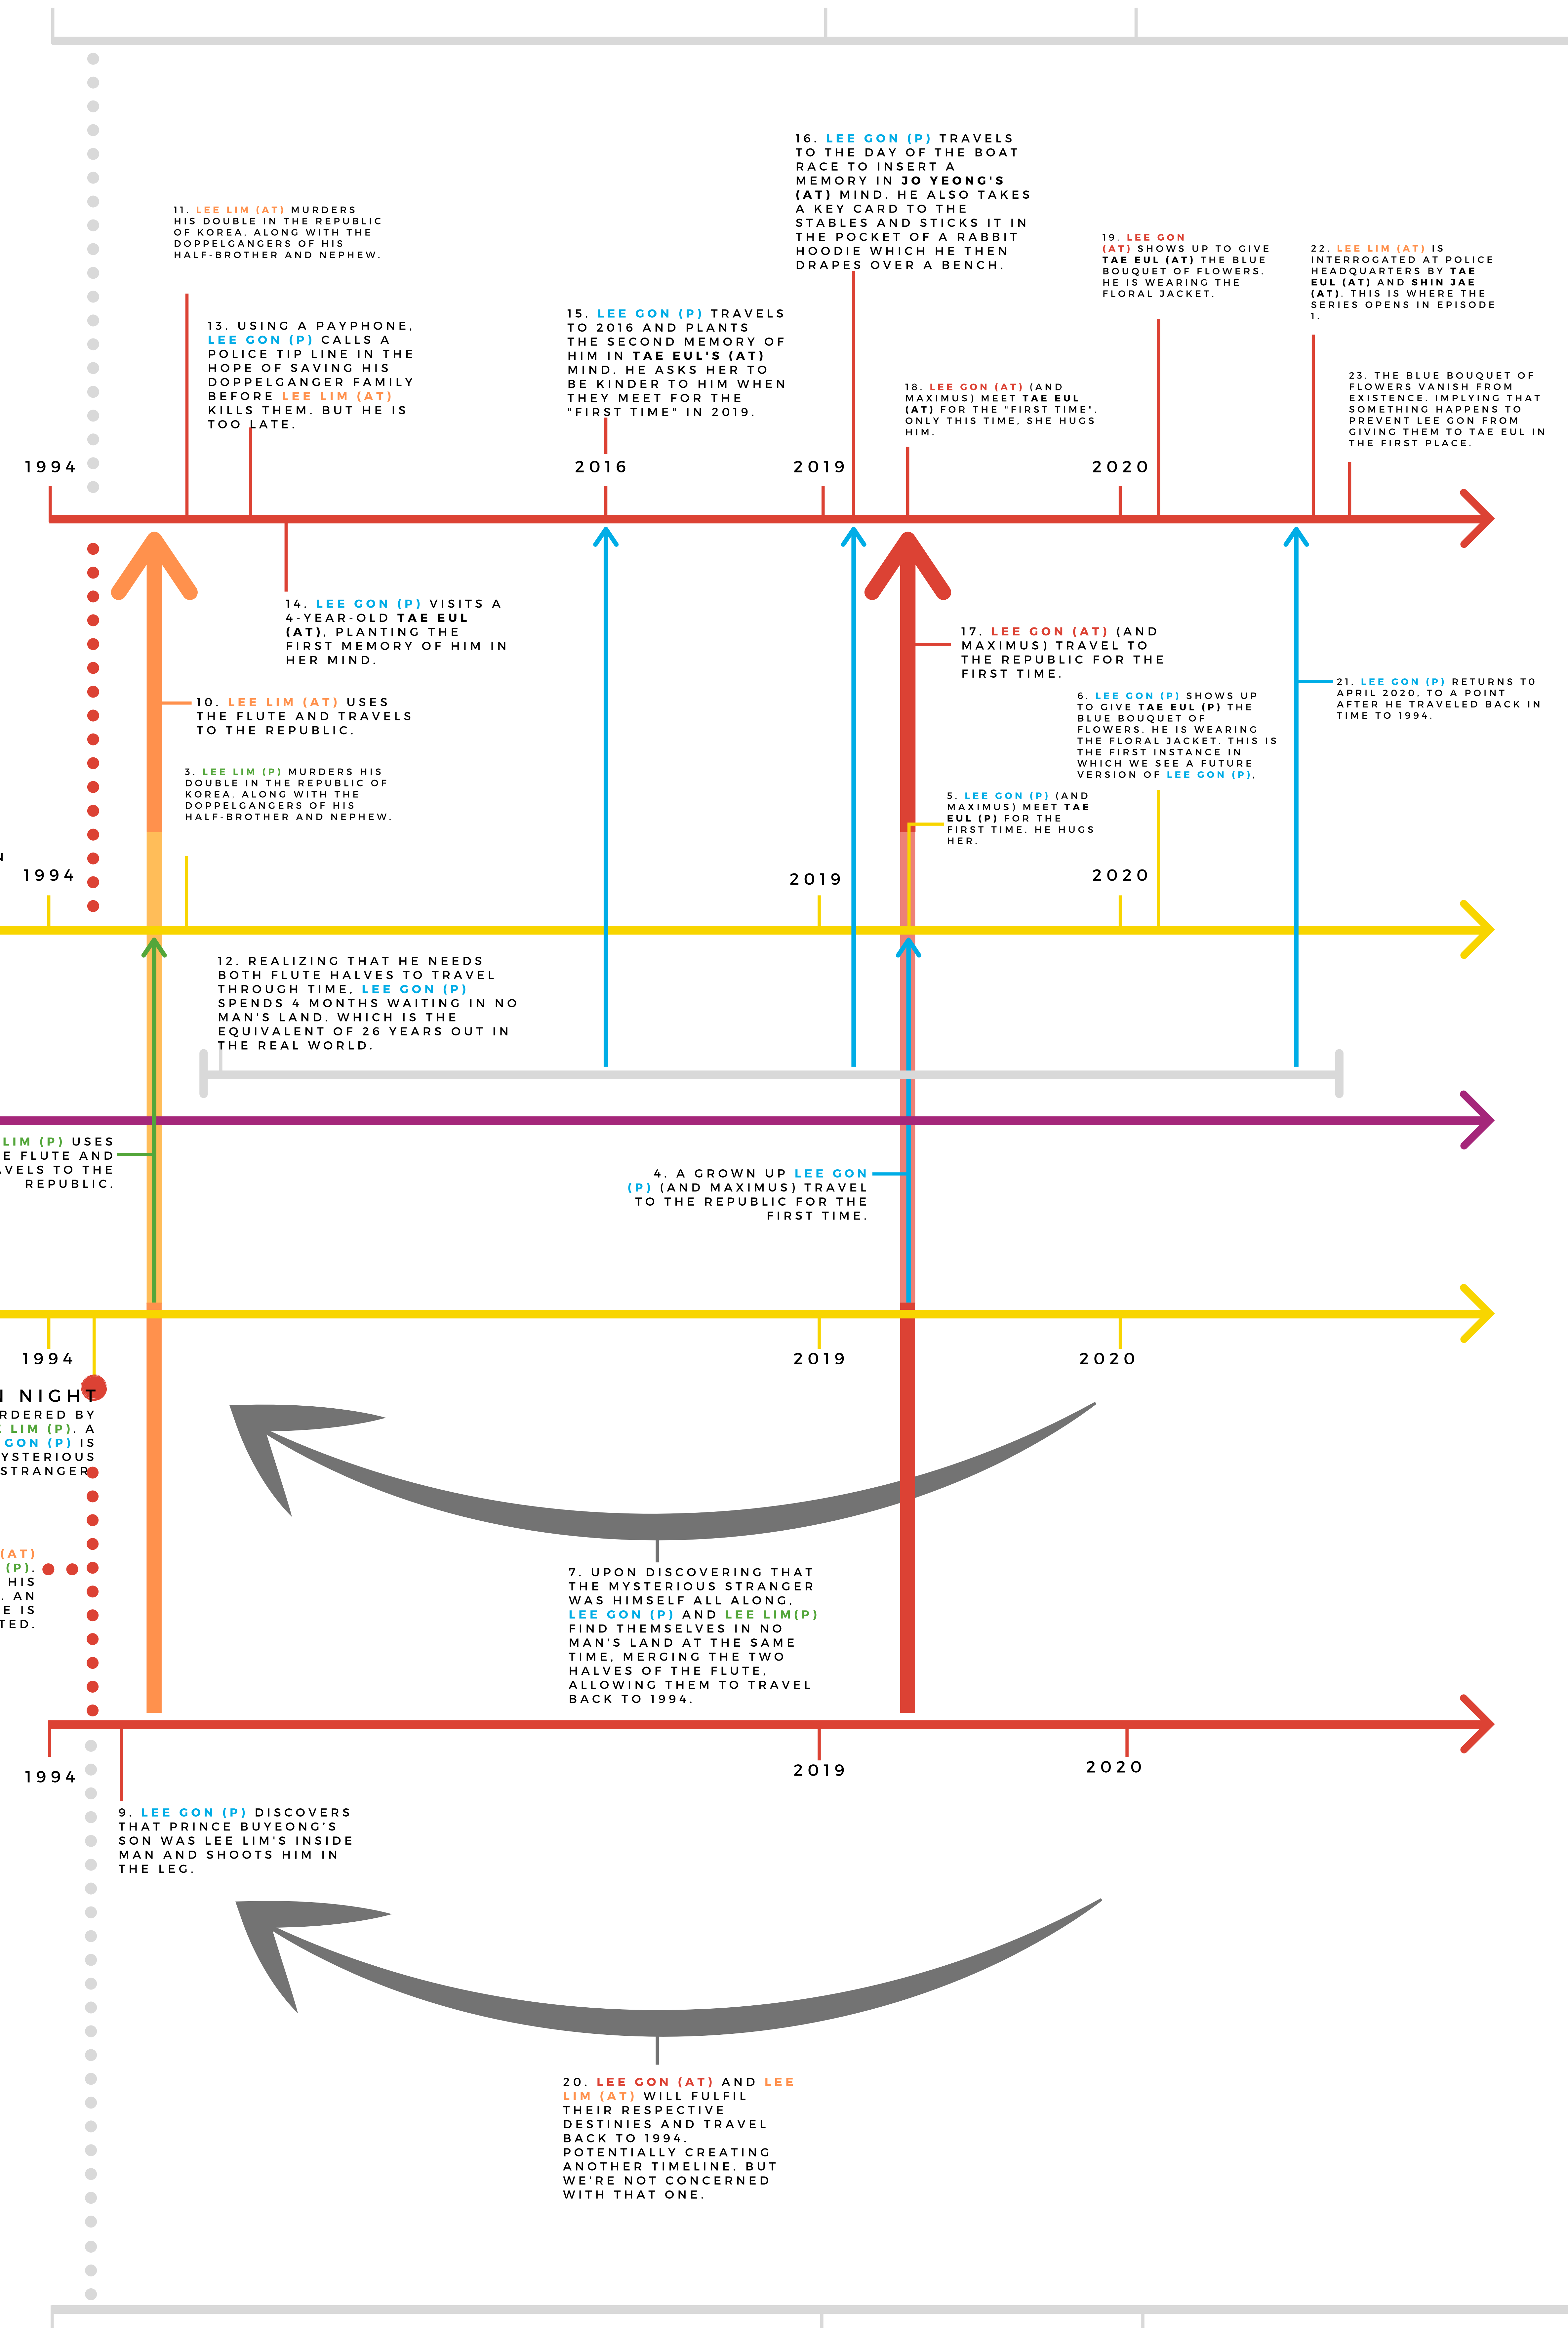

- PRIME TIMELINE
- ALTERNATE TIMELINE
- NO MAN'S LAND (BEYOND SPACE AND TIME)
- TIME TRAVEL
- LEE GON (P) EXILED IN NO MAN'S LAND
- LEE LIM (P)
- LEE GON (P)
- LEE GON (AT)
- LEE LIM (AT)

**LEE GON (P)** THIS IS IN REFERENCE TO THE LEE GON FROM THE PRIME TIMELINE. THE ONE WE MEET IN EPISODE 1 OF THE KING: ETERNAL MONARCH.

**LEE GON (AT)** THIS IS IN REFERENCE TO THE LEE GON FROM THE ALTERNATE TIMELINE. THE ONE WHO LEE GON(P) GOES BACK IN TIME TO SAVE IN EPISODE 14.

**LEE LIM (P)** THIS IS IN REFERENCE TO THE LEE LIM FROM THE PRIME TIMELINE. THE ONE WHO COMMITS REGICIDE IN EPISODE 1. THE LEE LIM BEING INTERROGATED BY TAE EUL AND SHIN JAE AT THE BEGINNING OF EPISODE 1 IS, IN FACT, LEE LIM (AT).

**LEE LIM (AT)** THIS IS IN REFERENCE TO THE LEE LIM FROM EPISODE 14 WHO KILLS LEE LIM (P).

**(P)** ANY OTHER CHARACTERS BEARING THE (P) PARENTHETICAL ARE THOSE FROM THE PRIME TIMELINE. WE MEET MOST OF THEM IN EPISODE 1 OF THE SERIES.

**TREASON NIGHT**  
1. THE KING IS MURDERED BY THE TRAITOR LEE LIM (P). A YOUNG LEE GON (P) IS SAVED BY A MYSTERIOUS STRANGER.

8. LEE LIM (AT) MURDERS LEE LIM (P). LEE GON (P) SAVES HIS YOUNGER SELF. AN ALTERNATE TIMELINE IS CREATED.